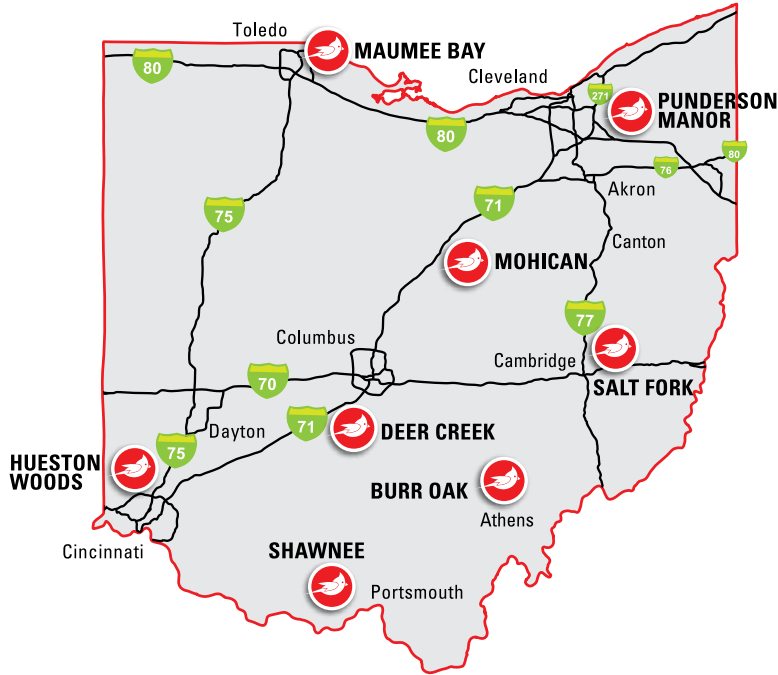

Kim Cira, CMP

Regional Sales Manager

O: 419-477-5299

M: 419-345-5709

F: 866-556-0426

Kcira@GreatOhioLodges.com

GreatOhioLodges.com

GREAT OHIO LODGES